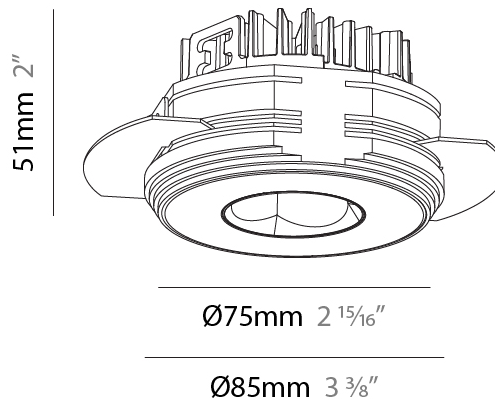

GENERAL

Series: Oiko Pro Round
Subseries: Oiko Pro Round Fixed
Brand: Prolicht
Division: Architectural
Mounting Type: Trimless
Mounting Location: Ceiling
Subcategory: Downlight

PHYSICAL

Shape: Round
Diameter (mm): 75
Diameter (in): 2 15/16
Height (mm): 51
Height (in): 2
Ceiling Thickness (mm): 10 / 12.5 / 15 / 25
Ceiling Thickness (in): 3/8 or 1/2 or 9/16 or 1
Min. Recessing Depth (mm): 55
Min. Recessing Depth (in): 2 3/16
Light Distribution: Direct
Diffuser: Lens Pack - Spread Lens / Linear Spread Lens / Honeycomb Louver
Fixture Finish: SSR / BKV / CWI / CRY / HAB / UFT / ITA / RUA / FTG / MYG / LOD / PUS / FRO / FUP / KIA / POP / BLS / SPG / MEY / GOH / GUM / CHC / COM / ABZ / JAG / OBR / MOS / ROR
Fixture Material: Aluminum Die Cast
Cut-out Measurements: 86mm / 2 11/16" Diameter

ELECTRICAL

Lamp Type: LED (Zhaga Standard)
Input Wattage (W): 14
Total Output Wattage (W): 12.7
Dimming: Dali Dimming
Driver Included: No
Driver Location: Recessed Housing
Driver Type: Constant Current - Universal (120Vac only for DALI driver)
Driver Class: Class 2
Input Voltage (V): 120 - 277
Constant Current (MA): 700

LED

Color Temperature (°K): 2700-6500 Tunable White
Max. Delivered Lumen (lm): 1240
Nominal Lumen (lm): 1460
CRI: >90 CRI
Lamp Life (hrs): 50000
Special LEDs offerings: Tunable White

OPTICAL

Reflector°: 52
Adjustability: Fixed

RATINGS AND CERTIFICATIONS

Certified By: Certified for North American Standards
IP rating: IP20