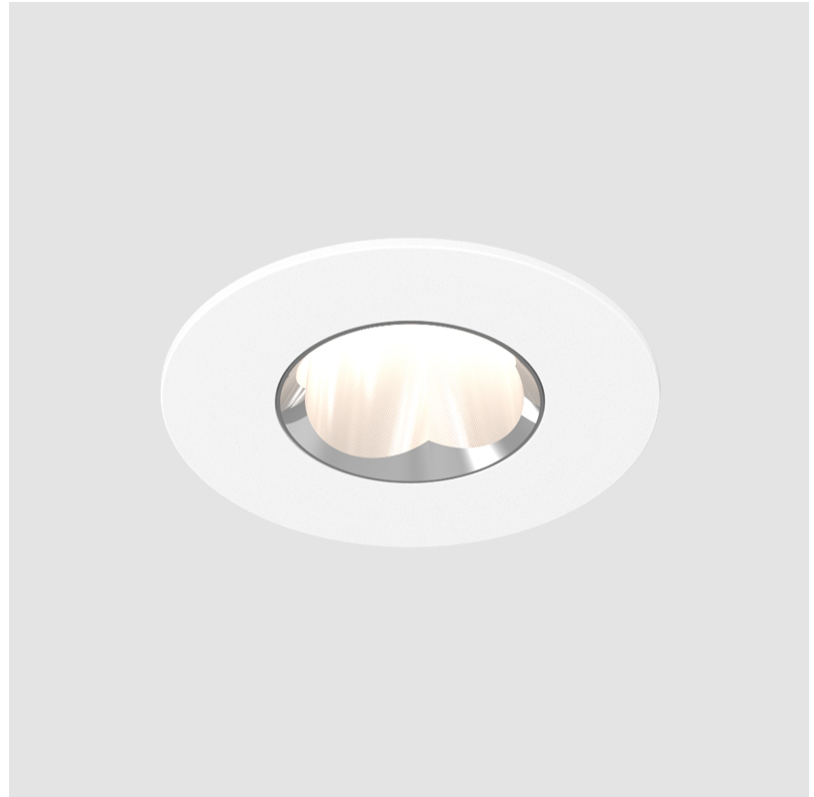

GENERAL

Series: Oiko Pro Round
Subseries: Oiko Pro Round
Brand: Prolicht
Division: Architectural
Mounting Type: Recessed
Mounting Location: Ceiling
Subcategory: Downlight

PHYSICAL

Shape: Round
Diameter (mm): 75
Diameter (in): 2 ¹⁵/₁₆
Height (mm): 43
Height (in): 1 ¹¹/₁₆
Ceiling Thickness (mm): 1 - 25
Ceiling Thickness (in): 1/16 - 1 3/16
Min. Recessing Depth (mm): 50
Min. Recessing Depth (in): 1 ¹⁵/₁₆
Light Distribution: Direct
Diffuser: Lens Pack - Spread Lens / Linear Spread Lens / Honeycomb Louver
Fixture Finish: SSR / BKV / CWI / CRY / HAB / UFT / ITA / RUA / FTG / MYG / LOD / PUS / FRO / FUP / KIA / POP / BLS / SPG / MEY / GOH / GUM / CHC / COM / ABZ / JAG / OBR / MOS / ROR
Fixture Material: Aluminum Die Cast
Cut-out Measurements: 68mm / 2 11/16" Diameter

ELECTRICAL

Lamp Type: LED (Zhaga Standard)
Input Wattage (W): 14
Total Output Wattage (W): 12.7
Dimming: Dali Dimming
Driver Included: No
Driver Location: Recessed Housing
Driver Type: Constant Current - Universal (120Vac only for DALI driver)
Driver Class: Class 2
Input Voltage (V): 120 - 277
Constant Current (MA): 700

LED

Color Temperature (°K): 2700-6500 Tunable White
Max. Delivered Lumen (lm): 1381
Nominal Lumen (lm): 1460
CRI: >93 CRI
Lamp Life (hrs): 50000
Special LEDs offerings: Tunable White

OPTICAL

Reflector°: 62
Adjustability: Fixed

RATINGS AND CERTIFICATIONS

Certified By: Certified for North American Standards
IP rating: IP20