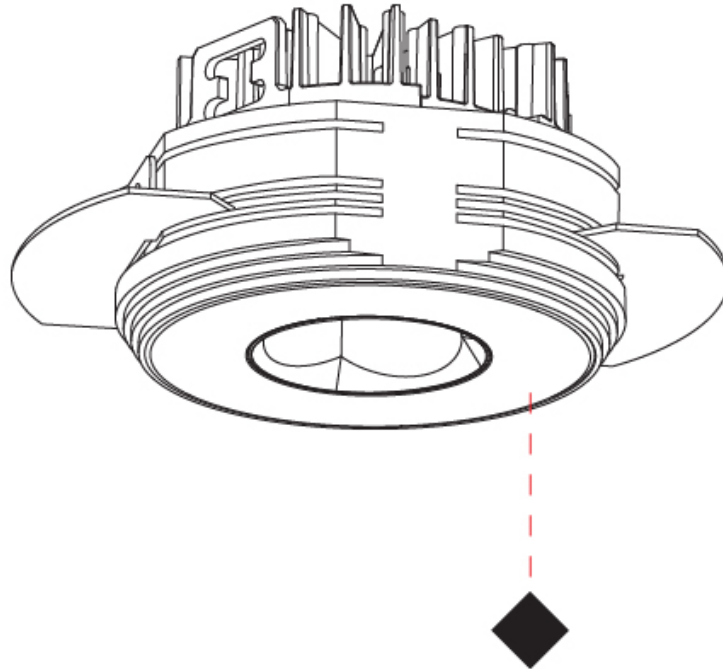

OIKO PRO ROUND FIXED TRIMLESS

A35882-

PROJECT	_____
TYPE	_____
SPECIFIER	_____
QUANTITY	_____
DATE	_____