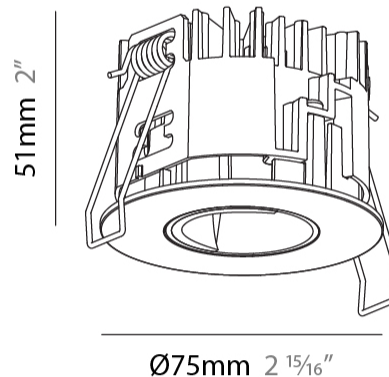

GENERAL

Series: Oiko Pro Round
Subseries: Oiko Pro Wallwash
Brand: Prolicht
Division: Architectural
Mounting Type: Recessed
Mounting Location: Ceiling
Subcategory: Downlight

PHYSICAL

Shape: Round
Diameter (mm): 75
Diameter (in): 2 ¹⁵/₁₆
Height (mm): 51
Height (in): 2
Ceiling Thickness (mm): 1 - 25
Ceiling Thickness (in): 1/16 - 1 3/16
Min. Recessing Depth (mm): 55
Min. Recessing Depth (in): 2 ³/₁₆
Light Distribution: Downlight
Diffuser: Lens Pack - Spread Lens / Linear Spread Lens / Honeycomb Louver
Fixture Finish: SSR / BKV / CWI / CRY / HAB / UFT / ITA / RUA / FTG / MYG / LOD / PUS / FRO / FUP / KIA / POP / BLS / SPG / MEY / GOH / GUM / CHC / COM / ABZ / JAG / OBR / MOS / ROR
Fixture Material: Aluminum Die Cast
Cut-out Measurements: 68mm / 2 11/16" Diameter

ELECTRICAL

Lamp Type: LED (Zhaga Standard)
Input Wattage (W): 14
Total Output Wattage (W): 12.7
Dimming: Dali Dimming
Driver Included: No
Driver Location: Recessed Housing
Driver Type: Constant Current - Universal (120Vac only for DALI driver)
Driver Class: Class 2
Input Voltage (V): 120 - 277
Constant Current (MA): 700

LED

Color Temperature (°K): 2700-6500 Tunable White
Max. Delivered Lumen (lm): 1216
Nominal Lumen (lm): 1460
CRI: >90 CRI
Lamp Life (hrs): 50000
Special LEDs offerings: Tunable White

OPTICAL

Adjustability: Fixed

RATINGS AND CERTIFICATIONS

Certified By: Certified for North American Standards
IP rating: IP20