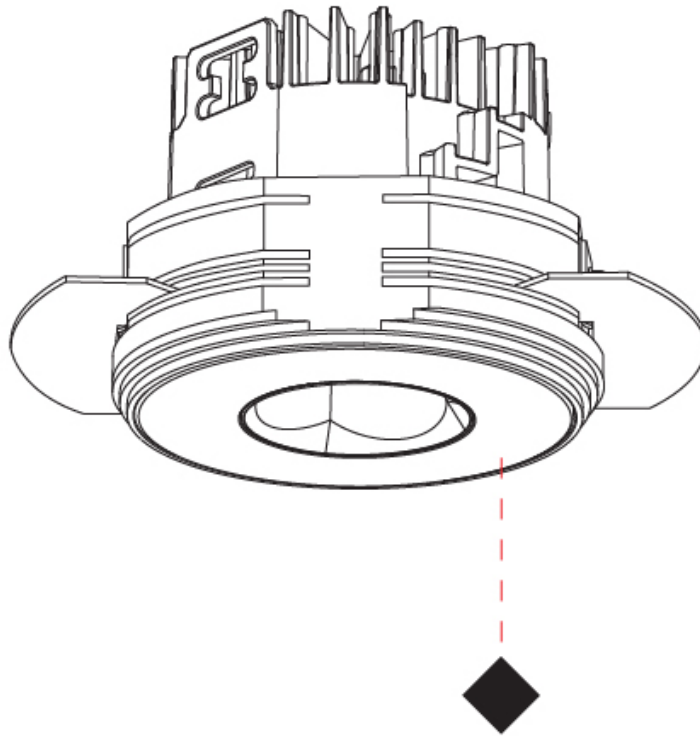

OIKO PRO ROUND FIXED TRIMLESS

A35881-

PROJECT

TYPE

SPECIFIER

QUANTITY

DATE