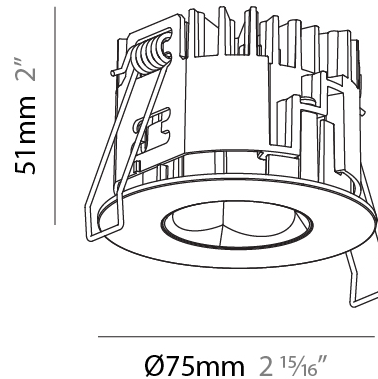

GENERAL

Series: Oiko Pro Round
Subseries: Oiko Pro Round Fixed
Brand: Prolicht
Division: Architectural
Mounting Type: Recessed
Mounting Location: Ceiling
Subcategory: Downlight

PHYSICAL

Shape: Round
Diameter (mm): 75
Diameter (in): 2 15/16
Height (mm): 51
Height (in): 2
Ceiling Thickness (mm): 1 - 25
Ceiling Thickness (in): 1/16 - 1 3/16
Min. Recessing Depth (mm): 55
Min. Recessing Depth (in): 2 3/16
Light Distribution: Direct
Diffuser: Lens Pack - Spread Lens / Linear Spread Lens / Honeycomb Louver
Fixture Finish: SSR / BKV / CWI / CRY / HAB / UFT / ITA / RUA / FTG / MYG / LOD / PUS / FRO / FUP / KIA / POP / BLS / SPG / MEY / GOH / GUM / CHC / COM / ABZ / JAG / OBR / MOS / ROR
Fixture Material: Aluminum Die Cast
Cut-out Measurements: 68mm / 2 11/16" Diameter

ELECTRICAL

Lamp Type: LED (Zhaga Standard)
Input Wattage (W): 14
Total Output Wattage (W): 12.7
Dimming: Dali Dimming
Driver Included: No
Driver Location: Recessed Housing
Driver Type: Constant Current - Universal (120Vac only for DALI driver)
Driver Class: Class 2
Input Voltage (V): 120 - 277
Constant Current (MA): 700

LED

Color Temperature (°K): 2700-6500 Tunable White
Max. Delivered Lumen (lm): 1240
Nominal Lumen (lm): 1460
CRI: >93 CRI
Lamp Life (hrs): 50000
Special LEDs offerings: Tunable White

OPTICAL

Reflector°: 52
Adjustability: Fixed

RATINGS AND CERTIFICATIONS

Certified By: Certified for North American Standards
IP rating: IP20