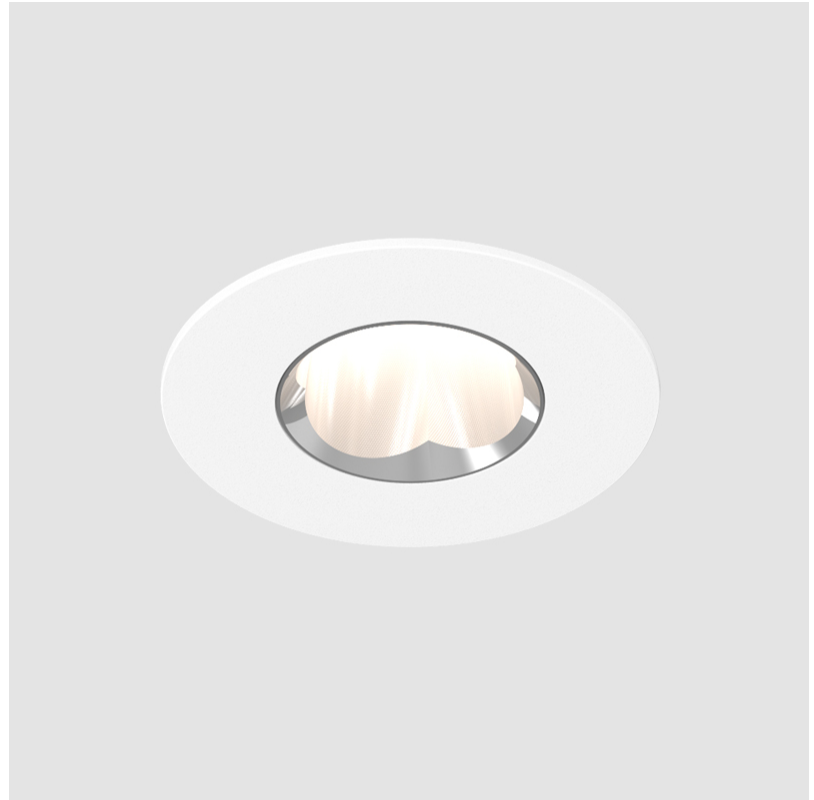

GENERAL

Series: Oiko Pro Round
Subseries: Oiko Pro Round Fixed
Brand: Prolicht
Division: Architectural
Mounting Type: Recessed
Mounting Location: Ceiling
Subcategory: Downlight

PHYSICAL

Shape: Round
Diameter (mm): 75
Diameter (in): 2 15/16
Height (mm): 51
Height (in): 2
Ceiling Thickness (mm): 1 - 25
Ceiling Thickness (in): 1/16 - 1 3/16
Min. Recessing Depth (mm): 55
Min. Recessing Depth (in): 2 3/16
Light Distribution: Direct
Diffuser: Lens Pack - Spread Lens / Linear Spread Lens / Honeycomb Louver
Fixture Finish: SSR / BKV / CWI / CRY / HAB / UFT / ITA / RUA / FTG / MYG / LOD / PUS / FRO / FUP / KIA / POP / BLS / SPG / MEY / GOH / GUM / CHC / COM / ABZ / JAG / OBR / MOS / ROR
Fixture Material: Aluminum Die Cast
Cut-out Measurements: 68mm / 2 11/16" Diameter

ELECTRICAL

Lamp Type: LED (Zhaga Standard)
Input Wattage (W): 14
Total Output Wattage (W): 12.7
Dimming: Dali Dimming
Driver Included: No
Driver Location: Recessed Housing
Driver Type: Constant Current - Universal (120Vac only for DALI driver)
Driver Class: Class 2
Input Voltage (V): 120 - 277
Constant Current (MA): 700

LED

Color Temperature (°K): 2700-6500 Tunable White
Max. Delivered Lumen (lm): 1240
Nominal Lumen (lm): 1460
CRI: >93 CRI
Lamp Life (hrs): 50000
Special LEDs offerings: Tunable White

OPTICAL

Reflector°: 52
Adjustability: Fixed

RATINGS AND CERTIFICATIONS

Certified By: Certified for North American Standards
IP rating: IP20