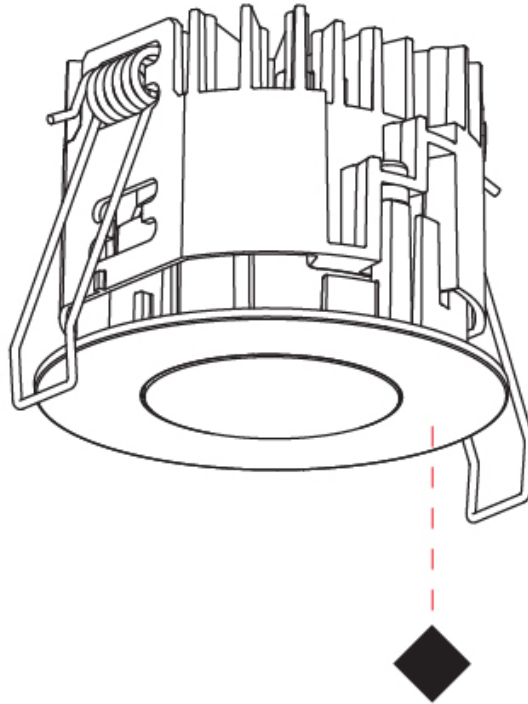

OIKO PRO WALLWASH RECESSED

A35889-

PROJECT

TYPE

SPECIFIER

QUANTITY

DATE