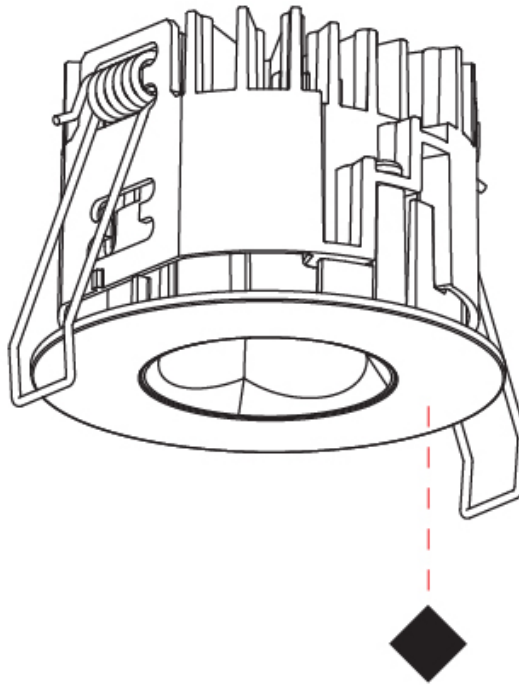

OIKO PRO ROUND FIXED RECESSED

A35872-

PROJECT

TYPE

SPECIFIER

QUANTITY

DATE