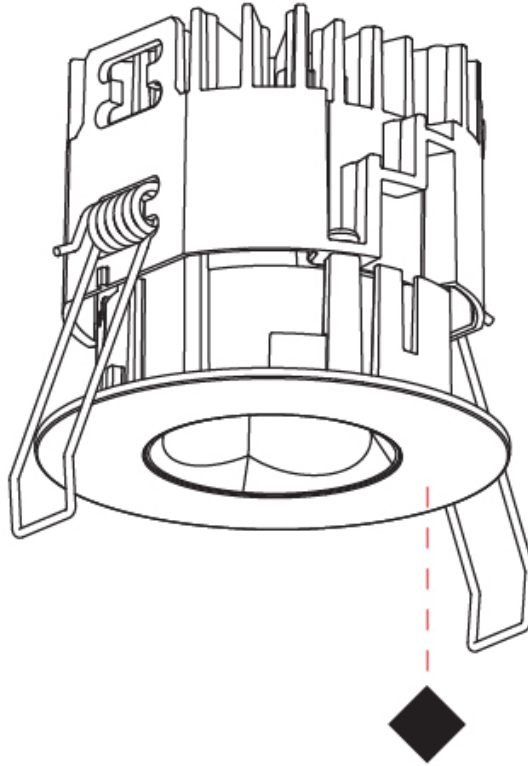

OIKO PRO ROUND FIXED RECESSED

A35871-

PROJECT

TYPE

SPECIFIER

QUANTITY

DATE

A