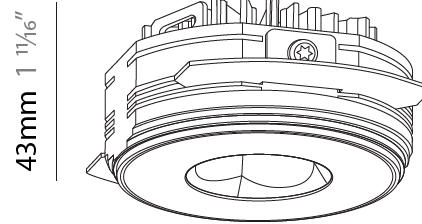

GENERAL

Series: Oiko Pro Round
Subseries: Oiko Pro Round Fixed
Brand: Prolicht
Division: Architectural
Mounting Type: Trimless
Mounting Location: Ceiling
Subcategory: Downlight

PHYSICAL

Shape: Round
Diameter (mm): 75
Diameter (in): 2 15/16
Height (mm): 43
Height (in): 1 11/16
Ceiling Thickness (mm): 10 / 12.5 / 15 / 25
Ceiling Thickness (in): 3/8 or 1/2 or 9/16 or 1
Min. Recessing Depth (mm): 50
Min. Recessing Depth (in): 1 15/16
Light Distribution: Direct
Diffuser: Lens Pack - Spread Lens / Linear Spread Lens / Honeycomb Louver
Fixture Finish: SSR / BKV / CWI / CRY / HAB / UFT / ITA / RUA / FTG / MYG / LOD / PUS / FRO / FUP / KIA / POP / BLS / SPG / MEY / GOH / GUM / CHC / COM / ABZ / JAG / OBR / MOS / ROR
Fixture Material: Aluminum Die Cast
Cut-out Measurements: 86mm / 2 11/16" Diameter

ELECTRICAL

Lamp Type: LED (Zhaga Standard)
Input Wattage (W): 14
Total Output Wattage (W): 12.7
Dimming: Dali Dimming
Driver Included: No
Driver Location: Recessed Housing
Driver Type: Constant Current - Universal (120Vac only for DALI driver)
Driver Class: Class 2
Input Voltage (V): 120 - 277
Constant Current (MA): 700

LED

Color Temperature (°K): 2700-6500 Tunable White
Max. Delivered Lumen (lm): 1381
Nominal Lumen (lm): 1460
CRI: >90 CRI
Lamp Life (hrs): 50000
Special LEDs offerings: Tunable White

OPTICAL

Reflector°: 62
Adjustability: Fixed

RATINGS AND CERTIFICATIONS

Certified By: Certified for North American Standards
IP rating: IP20

Ø75mm 2 15/16"

Ø85mm 3 3/8"