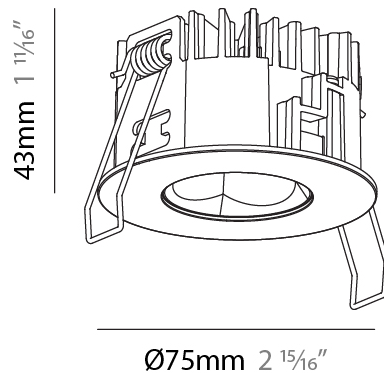

GENERAL

Series: Oiko Pro Round
Subseries: Oiko Pro Round
Brand: Prolicht
Division: Architectural
Mounting Type: Recessed
Mounting Location: Ceiling
Subcategory: Downlight

PHYSICAL

Shape: Round
Diameter (mm): 75
Diameter (in): 2 ¹⁵/₁₆
Height (mm): 43
Height (in): 1 ¹¹/₁₆
Ceiling Thickness (mm): 1 - 25
Ceiling Thickness (in): 1/16 - 1 3/16
Min. Recessing Depth (mm): 50
Min. Recessing Depth (in): 1 ¹⁵/₁₆
Light Distribution: Direct
Diffuser: Lens Pack - Spread Lens / Linear Spread Lens / Honeycomb Louver
Fixture Finish: SSR / BKV / CWI / CRY / HAB / UFT / ITA / RUA / FTG / MYG / LOD / PUS / FRO / FUP / KIA / POP / BLS / SPG / MEY / GOH / GUM / CHC / COM / ABZ / JAG / OBR / MOS / ROR
Fixture Material: Aluminum Die Cast
Cut-out Measurements: 68mm / 2 11/16" Diameter

ELECTRICAL

Lamp Type: LED (Zhaga Standard)
Input Wattage (W): 14
Total Output Wattage (W): 12.7
Dimming: Dali Dimming
Driver Included: No
Driver Location: Recessed Housing
Driver Type: Constant Current - Universal (120Vac only for DALI driver)
Driver Class: Class 2
Input Voltage (V): 120 - 277
Constant Current (MA): 700

LED

Color Temperature (°K): 2700-6500 Tunable White
Max. Delivered Lumen (lm): 1381
Nominal Lumen (lm): 1460
CRI: >93 CRI
Lamp Life (hrs): 50000
Special LEDs offerings: Tunable White

OPTICAL

Reflector°: 62
Adjustability: Fixed

RATINGS AND CERTIFICATIONS

Certified By: Certified for North American Standards
IP rating: IP20